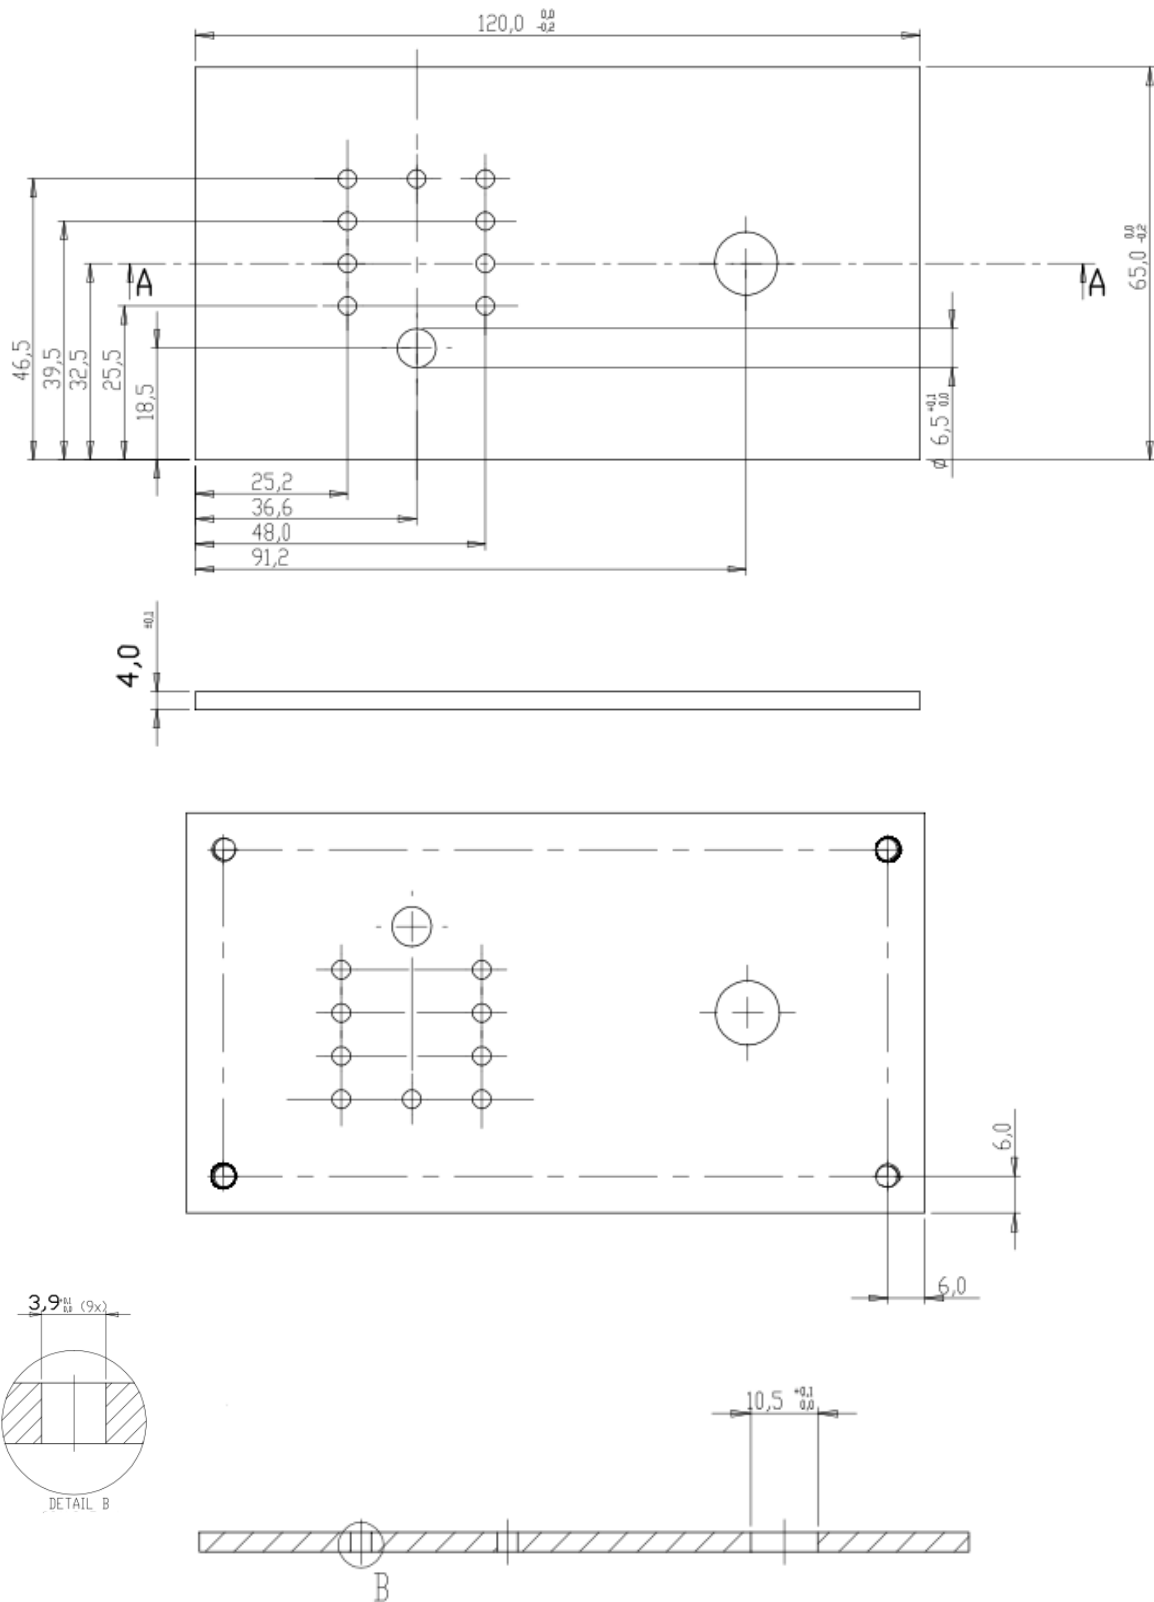

Dimensions in mm

Dimensions of metal panel

REC010001110 Charger Control

Revision : v2.0
Date : 11-12-2023